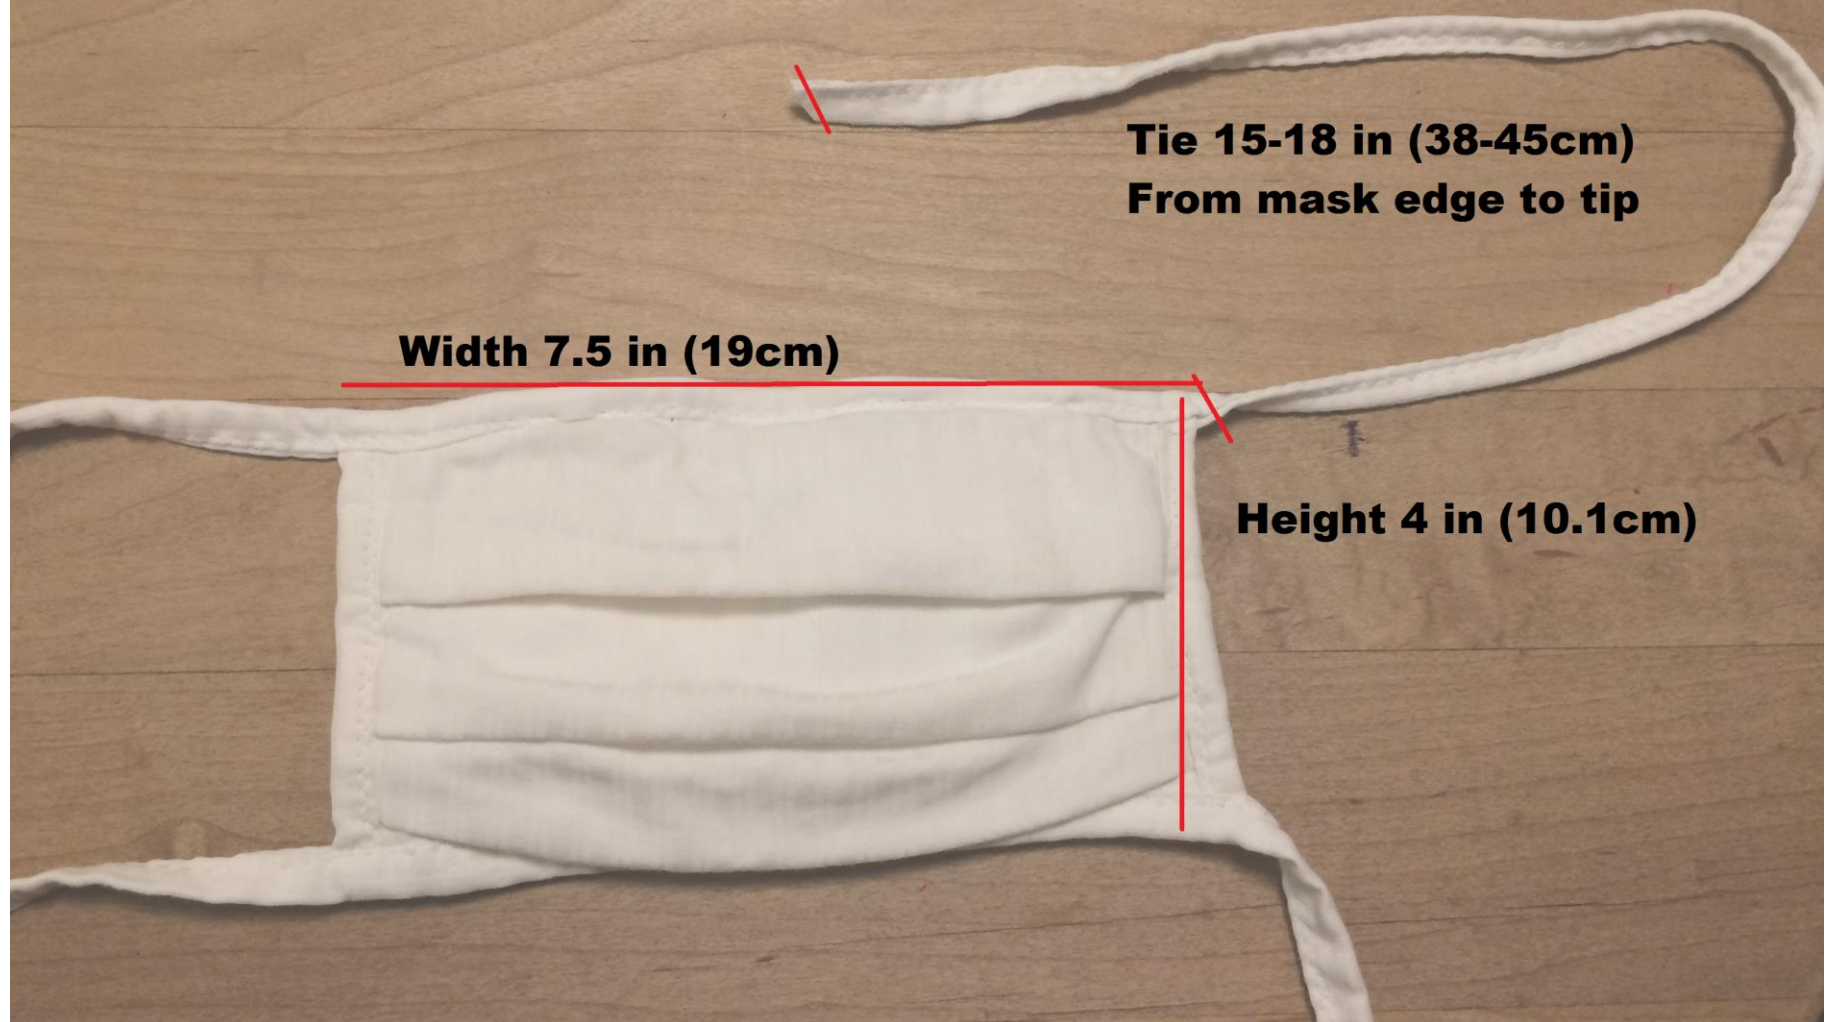

# Measurements

**Width 7.5 in (19cm)**

**Tie 15-18 in (38-45cm)  
From mask edge to tip**

**Height 4 in (10.1cm)**